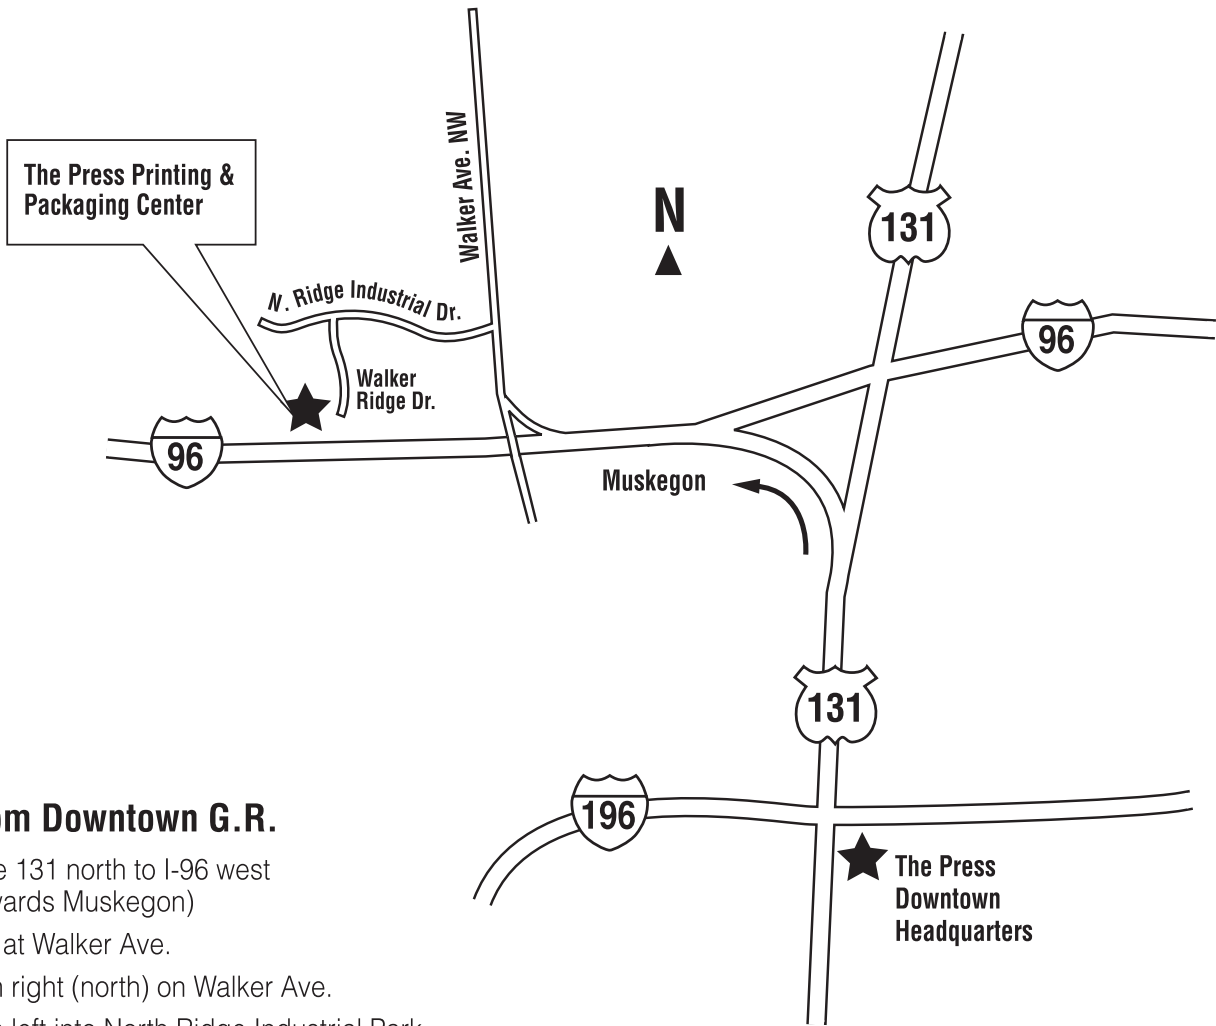

# The Grand Rapids Press Printing and Packaging Center

## From Downtown G.R.

Take 131 north to I-96 west  
(towards Muskegon)  
Exit at Walker Ave.  
Turn right (north) on Walker Ave.  
Turn left into North Ridge Industrial Park  
(just past Girl Scouts building)  
Continue on Industrial Drive about 1/2 mile  
Press building is at end of last drive on the left

The address is:  
3100 Walker Ridge Dr.

Be someone who gets it.

THE GRAND RAPIDS  
**PRESS**